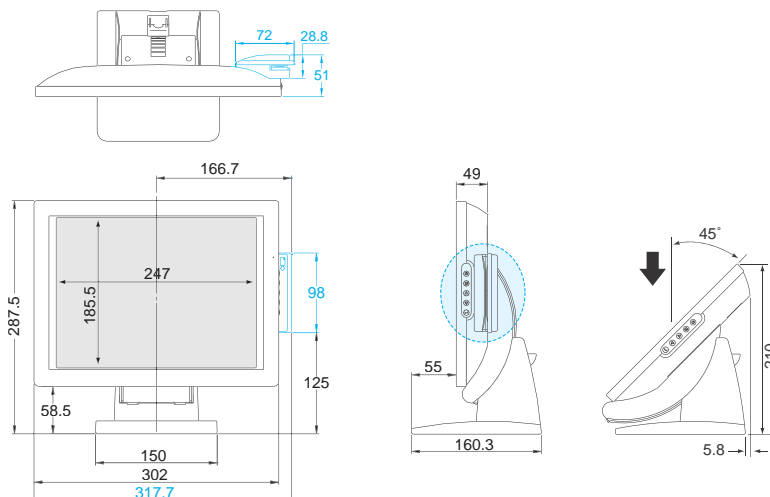

The Versatile P.O.S. 12.1" TFT LCD Color Monitor

Stand Base (0°~45°)
Standard Plate With Patent
Tilt Adjustment 0°~45° is
Designed for Different
Viewing Angles of
Various Applications.
Ideal for Touch
Screen Operation

MODEL		LP-12Rxx
Panel	Viewing Area	12.1"
	Resolution	800 x 600 SVGA
	Color	262,144
	Viewing Angle	Horizontal: 120° & Vertical: 95°
	Response Time Tr/Tf	20/35 ms
	Contrast Ratio	200 : 1
	Brightness	300 cd /m²
Video Input	VGA Signal	R/G/B Analog VGA
	Scan Frequencies	H: 31.5 ~ 48 KHz V: 56 ~ 75 Hz
Control	Power	On / Off with LED Indicator
	OSD	OSD Control with "i-touch" auto scaling
Power Adaptor	Input	Universal AC 100 ~ 240 V, 50 / 60 Hz
	Output	DC +12 V
Power	Management	VESA DPMS Standard
	Consumption	15W / 3W
Environment	Temperature	0°C ~ 50°C
	Humidity	20% ~ 85%
Safety & EMI		FCC-B, ETL, ETL, CE, TÜV / GS, CCC
Applications		POS, Banking, ATM, IPC, TML, Web IA, Mini PC, ...etc
Optional		
	Touch Panel	ELO Resistive (5Wires)
	Glass	Anti-Reflection Strengthen Glass
	Card Reader	300,000 Pass or 1,000,000 Pass
	Cabinet Color	White or Black

Specification is subject to change without notice.

Optional

Card Reader Version